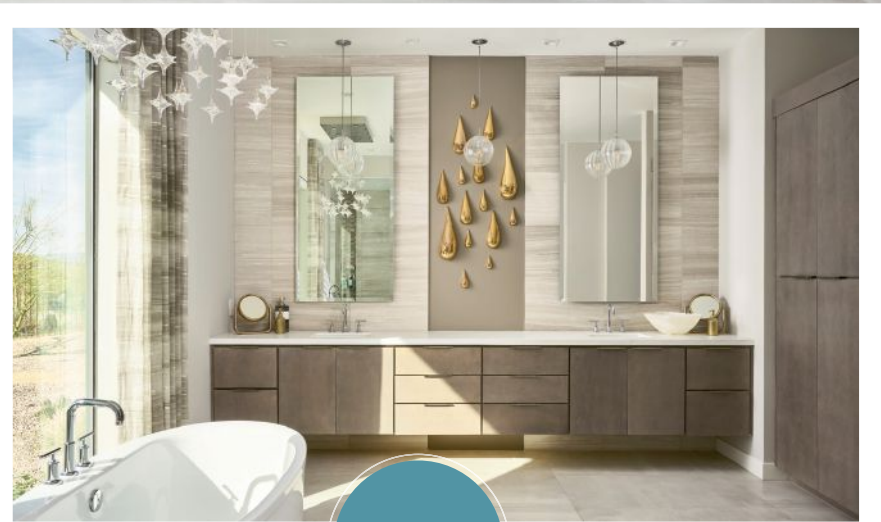

Photos: Eric Kruk Photography

A Spa in the Desert

AMY KLOSTERMAN, MICHELLE JEFFERSON
AB Design Elements, Scottsdale, AZ

With breathtaking desert views, this spa-like bathroom in Scottsdale, AZ is like an oasis. The homeowners, who are art collectors, wanted to showcase one of their favorite landscape sculptures in the space, so designers Amy Klosterman and Michelle Jefferson framed it with a tub focal window and drapery panels. A custom chandelier with handblown star-shaped crystal drops seems to sprinkle across the Kohler Stargate tub, which is matched with a Kohler Purist tub faucet.

The clients wanted custom built-in art pieces throughout the home, so a custom leaded glass shower window (and matching ones in their closet) was installed to play off the linear beauty of an abstract suspension bridge. This design was carried further to the custom barn doors leading into the closet, which sit across from the bath entry. The doors are made with antique brass strips that were inlaid into stained walnut panels.

A glass-enclosed shower showcases vein-cut travertine stone from Arizona Tile, along with Kohler's Purist shower fittings. The travertine is also used on the wall behind the vanity, delivering an elegant yet neutral backdrop for the floating vanities. A center wood pop-out allows a commissioned brass sculpture of water droplets that hangs between the vanity mirrors to stand out.

GOLD