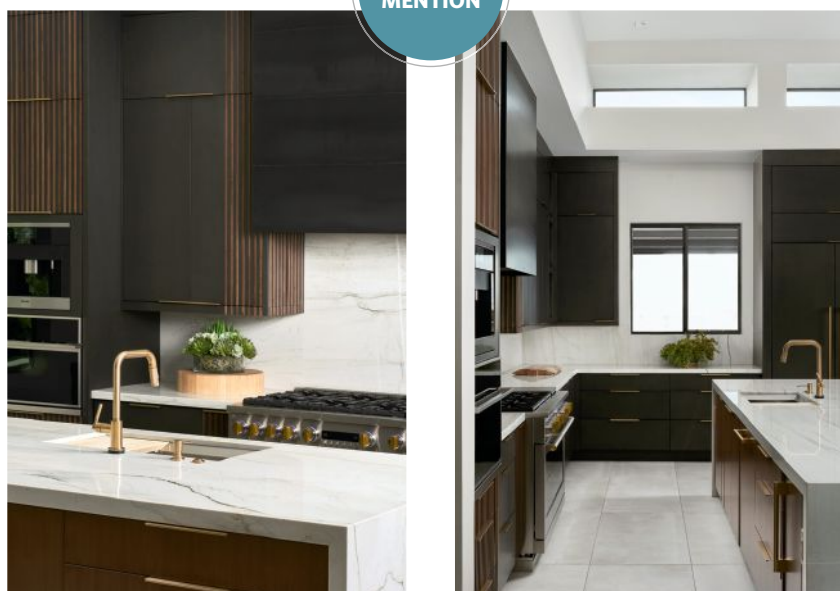

## Black & White Statement

**AMY KLOSTERMAN, MICHELLE JEFFERSON**  
AB Design Elements, Scottsdale, AZ

"A balance of black and walnut against the crisp whites of a contemporary kitchen...it was a lesson in restraint and asymmetry for a couple who wanted a quietly elegant kitchen within a home full of colorful art," note designers Amy Klosterman and Michelle Jefferson. The couple also loves creative cooking, so the space is designed to encourage interactive cooking with kids and grandkids. A Monogram pizza oven and nearby wine room are fun additions for the couple.

Along the perimeter, a custom cold-rolled steel hood is flanked by slatted walnut panels that visually separate it from the custom black contemporary cabinets from F1 Cabinets that include Emtek cabinet edge pulls. A Monogram range sits below the hood. That same detail is repeated on the oven wall, which features a GE Advantium microwave and coffee maker, as well as the pizza oven. A Monogram refrigerator and freezer stand next to the pizza oven.

The island across from the range includes Brizo's Litze faucet, sink, ice maker and Monogram dishwasher. The eating island

includes a 30" induction cooktop, microwave drawer, second dishwasher and prep sink with faucet, along with walnut butcher block floating counter. Both islands and the floating eating counter are stained black walnut and feature waterfall edges.